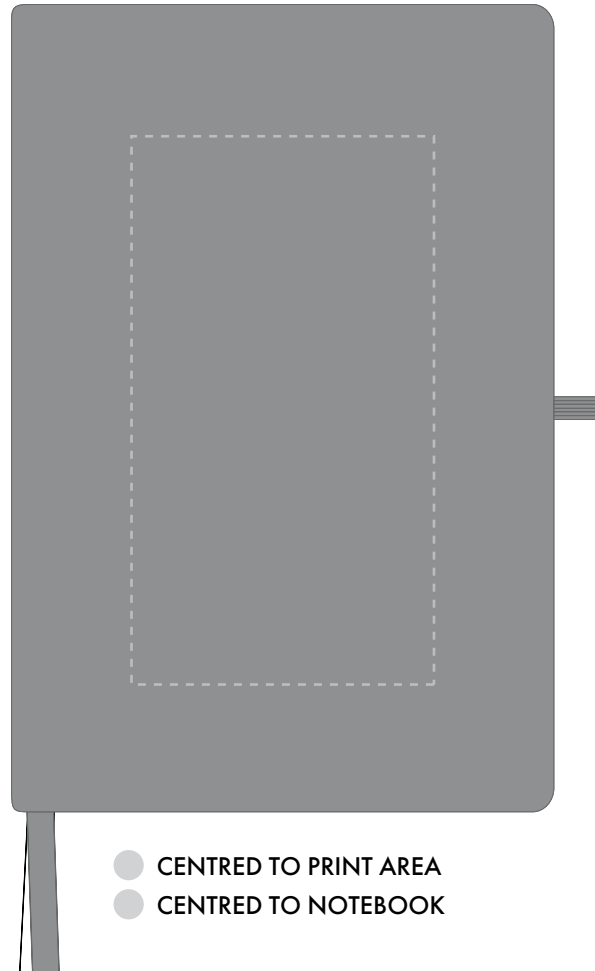

### PRINTING CONCERNS:

We stock this item in the following colours

### PANTONE REFERENCE(S)

● Debossing/ Foil Blocking

ARTWORK SCALE 50%

Please note that this product comes with a belly band around the centre of the book

The dashed line is to demonstrate print area and will not appear on your printed item

To proceed, please approve visual via the online system.

ARTWORK SCALE 100%  
Max print area: 80mm x 145mm